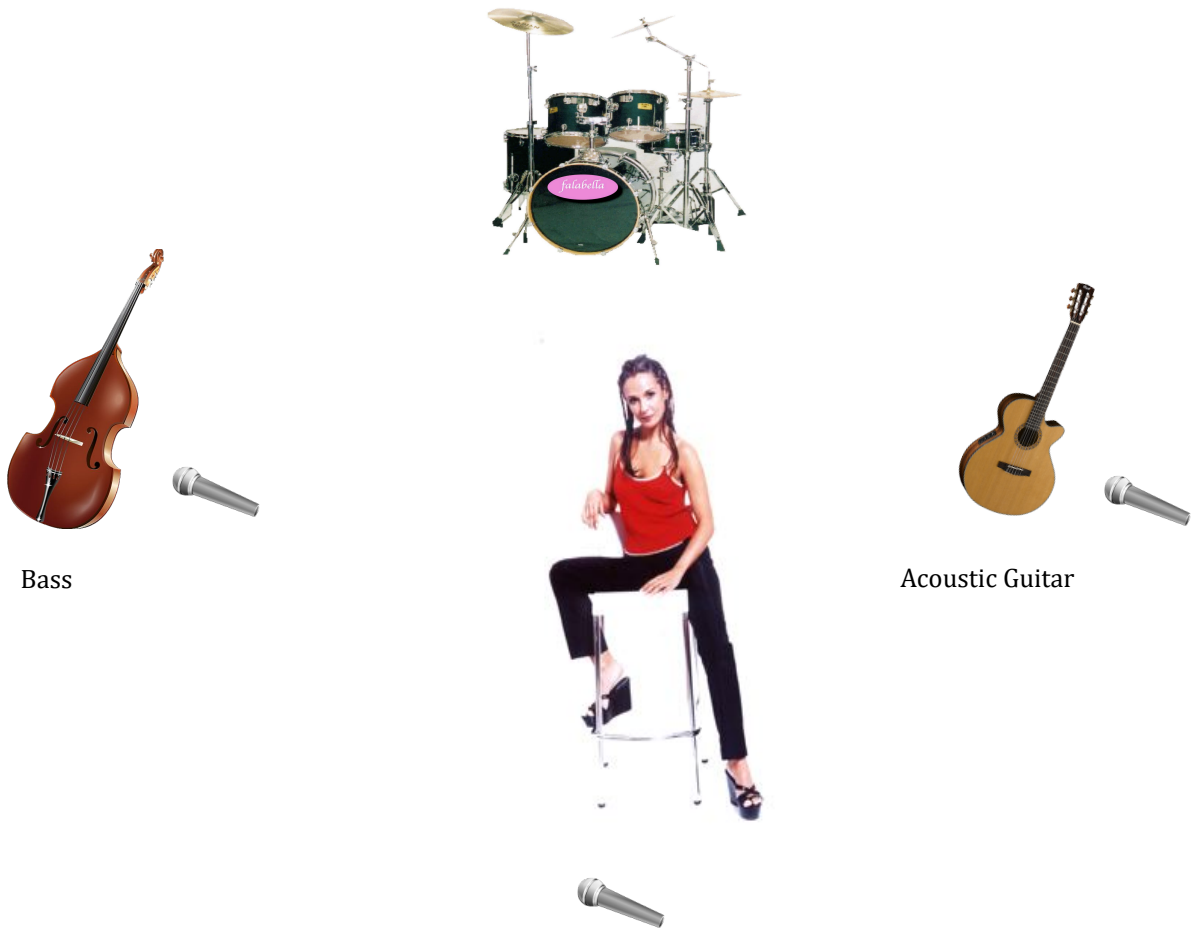

VANESSA FALABELLA and RICHARD MILLER  
Present  
**Tribute To Astrud Gilberto & Bossa Nova**

STAGE PLOT QUARTET

Bass

Acoustic Guitar

**INPUT LIST - Vanessa Falabella and Richard Miller Tribute to Astrud Gilberto**

#### VIAS DE MONITOR

AUX	VIA	INSERT
.1	VANESSA	EQ
.2		
.3	ACOUSTIC GUITAR	EQ
.4	DOUBLE BASS	EQ
.5	DRUMS	EQ
.6		
.7	3 Music Stand	
.8	3 Mic Stand	
ST	SIDE	EQ